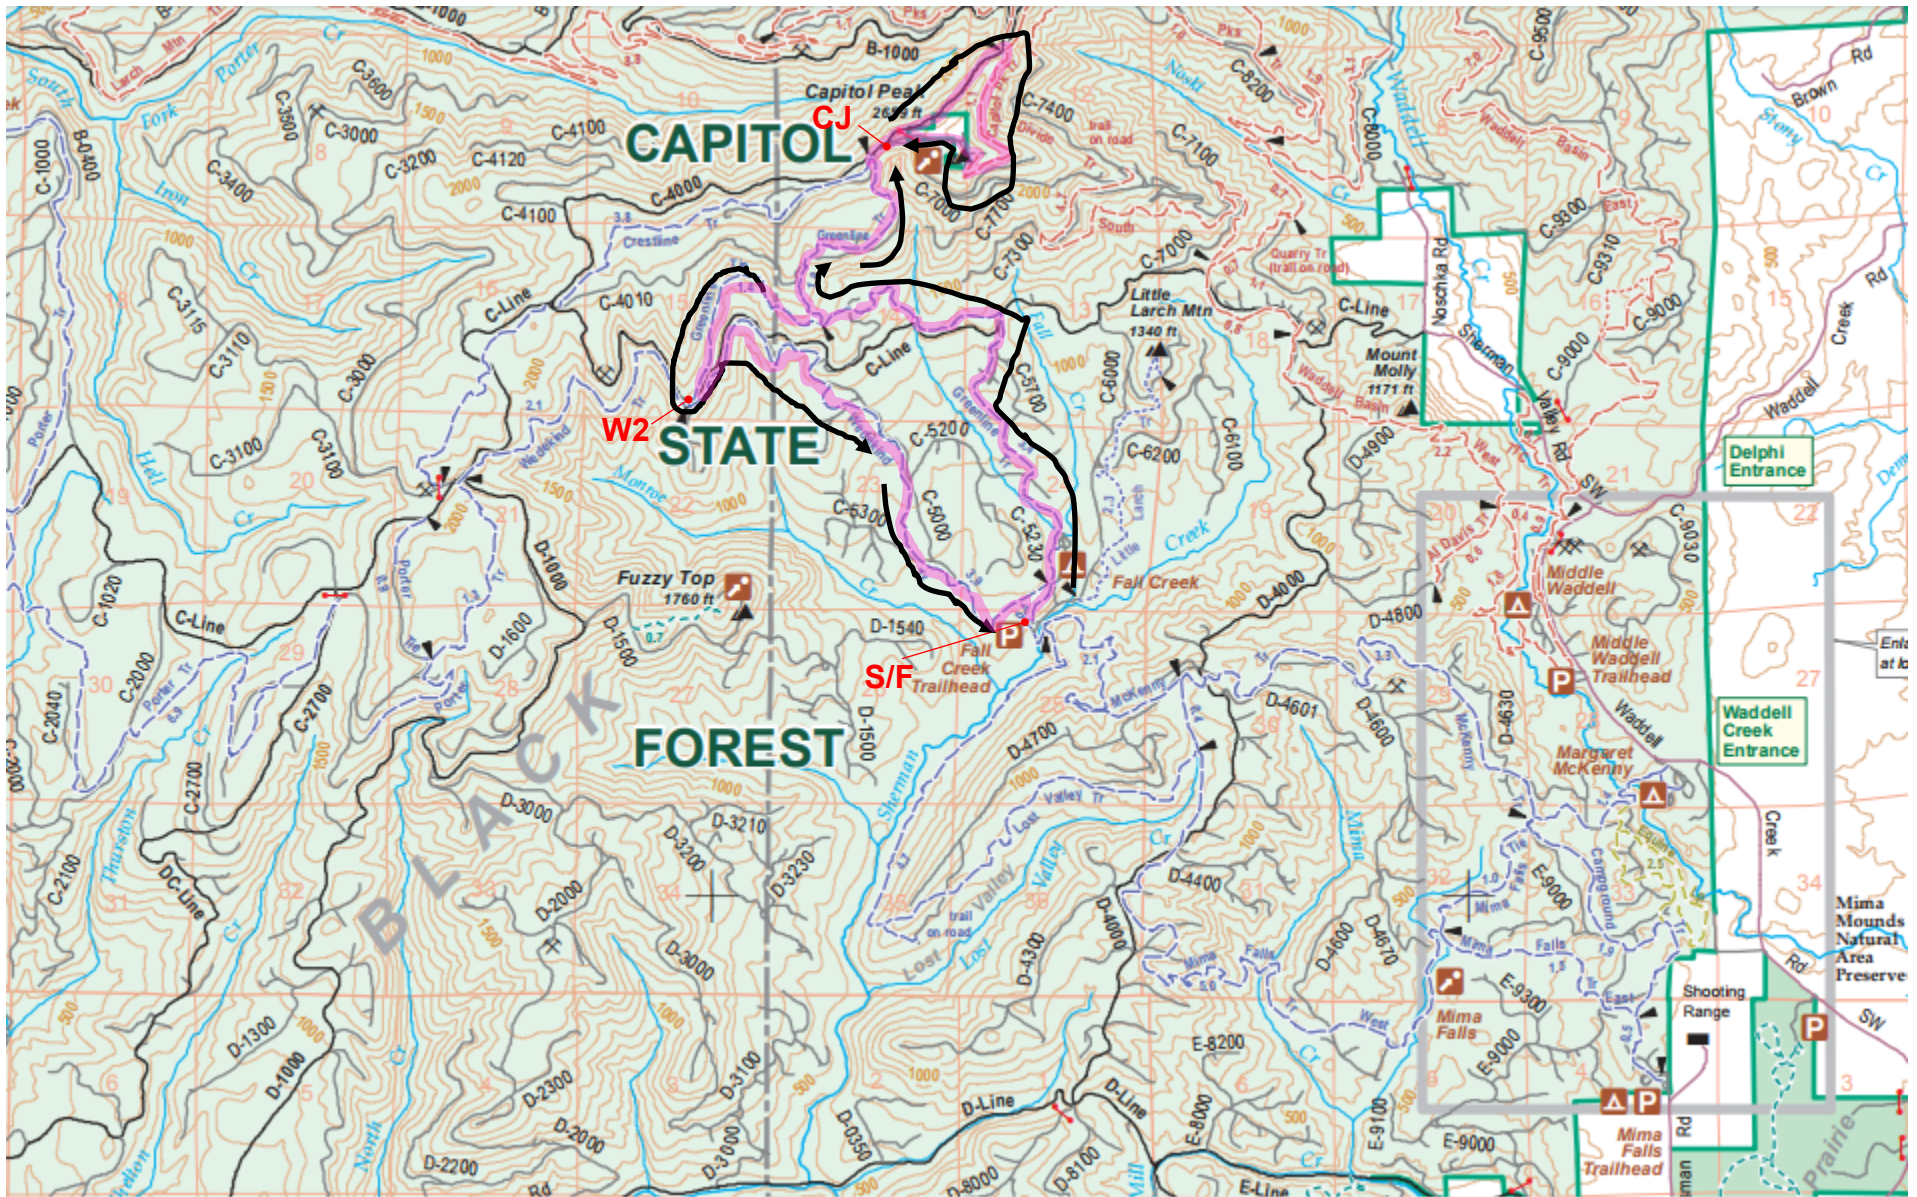

CAPITOL PEAK ULTRAS 25 KM MAP

AID STATIONS 25 KM

Start/Finish Falls Creek Trail Head
 S/F to CJ at Capitol Jct 5.6 miles
 Capitol Peak loop & back to Capitol Jct 8.1 miles
 CJ to W2 at Greenline Tie/Wedekind Jct 11.4 miles
 W2 to Finish Falls Creek 15.7 miles

25 KM Legend

S/F Start Finish at Falls Ck
 25 KM Course & Direction of travel
CJ Aid station w/ food
W2 Water only